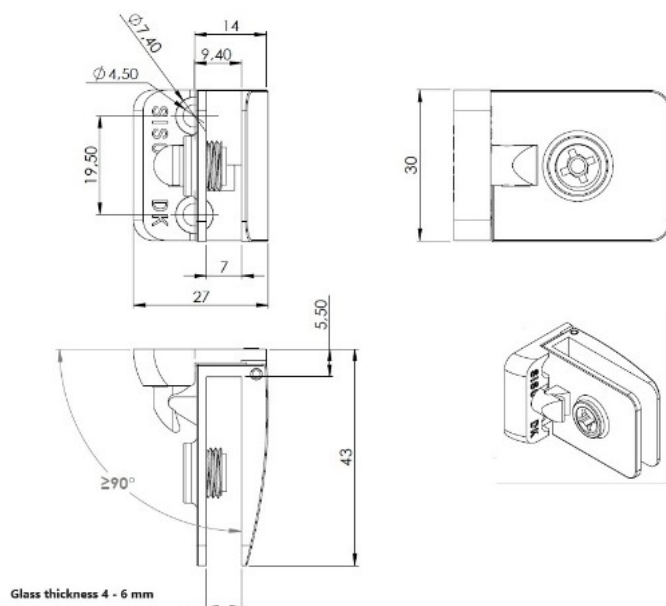

PRODUCT SHEET

Description:

Glass Door Hinge "Square" Centre, R, Alu, F/Narrow Frames,W/ Short Mounting Plate, F/Inset Doors, Thickness 4-6mm,1 Zamak, Screw W/PVC Tip & 1 Zamak Screw W/Hard $\varnothing 5 \times 3,5$ mm Extension,, Catch Made Of ABS Plastic

Item number:

15.06.236-0

Units	Box	Carton	HS Code	Barcode
Pcs.	10	100	8302100090	
				5704866054836

SISO A/S

Mileparken 11
DK-2740 Skovlunde
Denmark
VAT: DK 24786013

Phone +45 45 830 900

www.siso.dk
siso@siso.dk